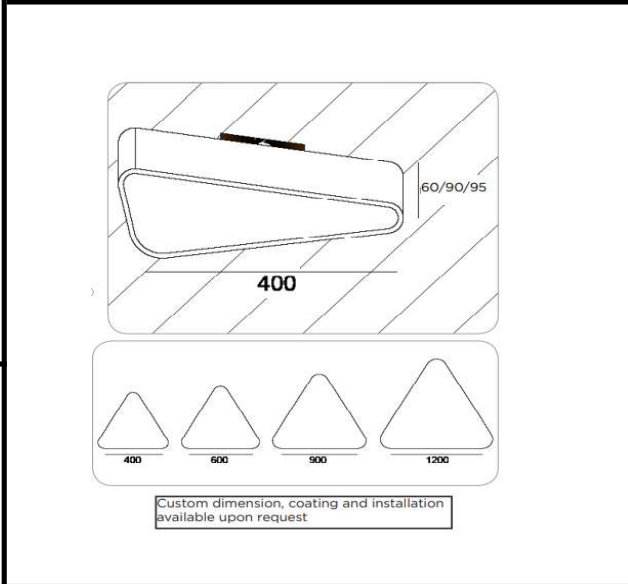

Sovitron Interior Pvt.Ltd.

Model Name	Ciera Soft Traingle / DLATCSTDSD-50
Description	Architectural Light

Technical description	Image
-----------------------	-------

Dimension	LXW=900mmX900mm H=60mm/90mm/95mm
Frame	Aluminium
Color Tempertaure	3000K
Power	50W
Total Luminous Flux	4250 lm
Efficacy	85 lm/W
IP rating	50
Color Rendering	≥80
Mounting	Surface
Optics	White Opal Diffuser
Dimming	NON-Dimmable
Operating Voltage	220-240 VAC
Standard Lifetime	L70 minimum at 50,000 burning hours

Dimension diagram

Remarks:-

Address: Plot #7 Saroorpur-Nangla Industrial Area,Ballabgarh-Sohna Road,Faridabad-121005
Email: info@sovitron.com